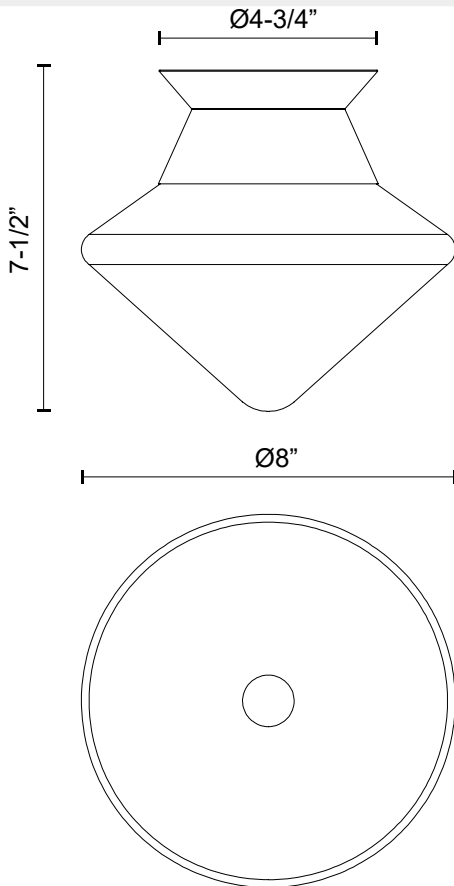

WWW.ALORAMOOD.COM

© 2022 KUZCO LIGHTING. ALL RIGHTS RESERVED.